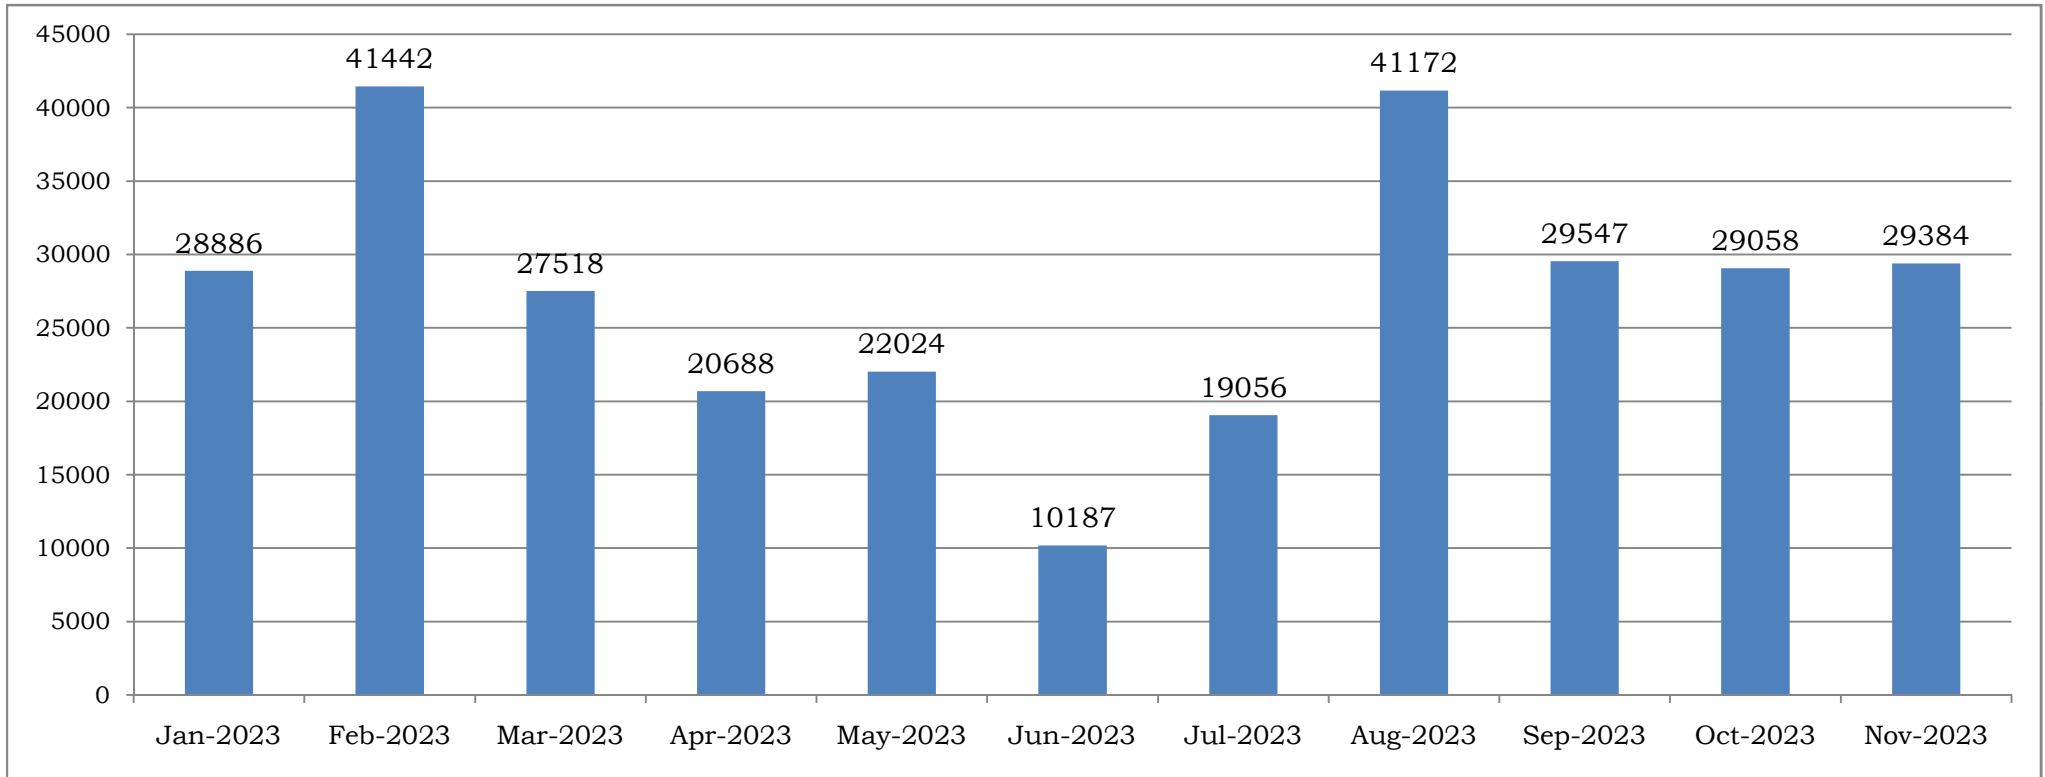

IEEE Usage Statistics Month-Wise Usage Trend by Article Requests