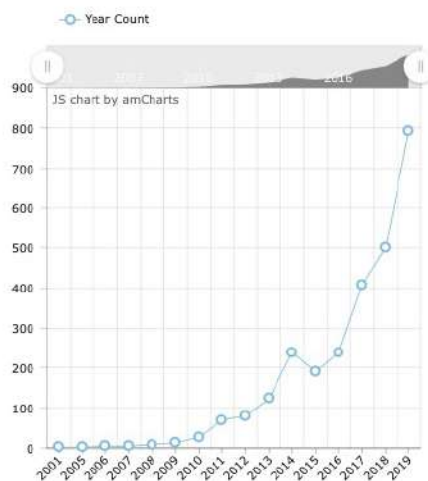

Refine Insights

Download Charts

Scopus				Web of Science			
h-index	Citations	Highest SNIP	Avg. SNIP	h-index	Citations	Highest IF	Avg. IF
27	6393	4.351	0.484	23	2957	16.840	1.419

Publication Trend

Indexed vs Non-Indexed

Database Analysis