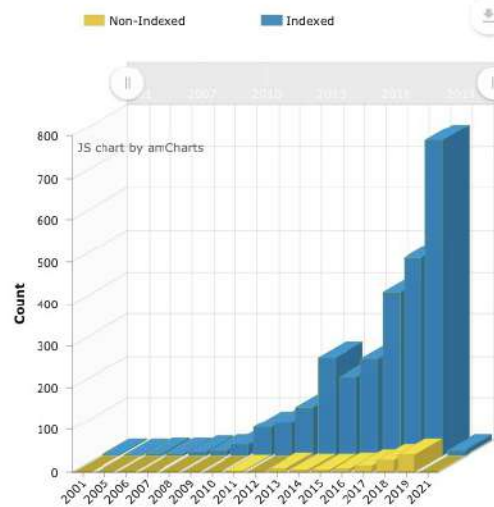

Refine Insights

Download Charts

Scopus				Web of Science			
h-index	Citations	Highest SNIP	Avg. SNIP	h-index	Citations	Highest IF	Avg. IF
27	6393	4.351	0.484	23	2957	16.840	1.419

Publication Trend

Indexed vs Non-Indexed

Database Analysis